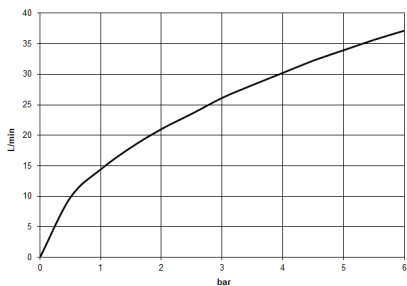

Required miscellaneous

xTOOL Concealed thermostat module without volume control - 35 503 970 90
 •max. recess depth 160 mm
 •min. recess depth 95 mm

36 503 985
mm [inches]

Flow rate chart

3551197090 + 36503xxx-FF + 366x7xxx-FF